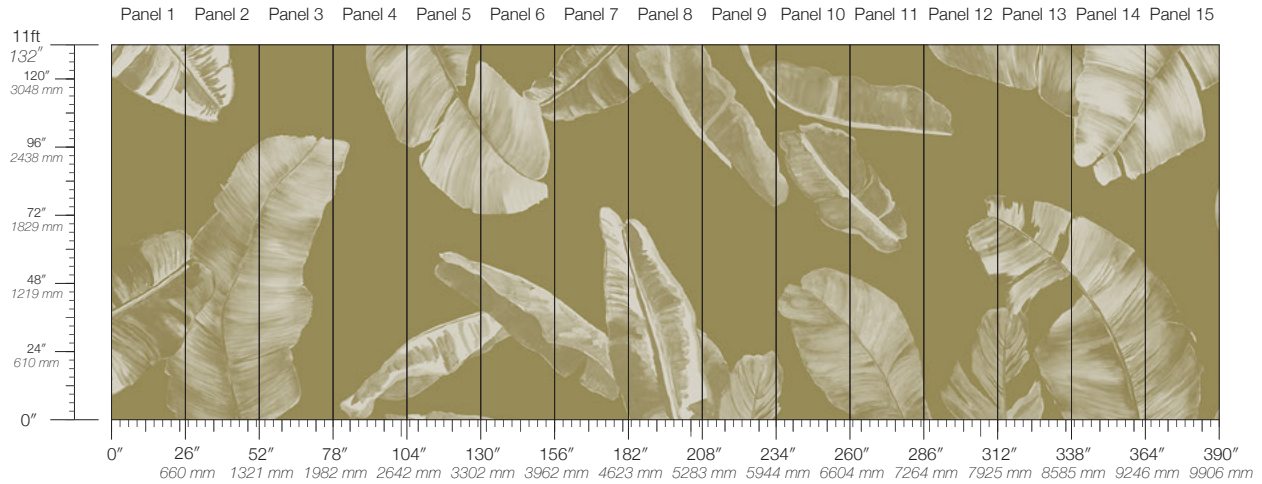

Paradiso Flourish

Suitable for residential and some commercial projects

COLOR
Flourish

ITEM
3843

CONTENT
Clay-Coated Paper

PANEL WIDTH
26" / 661 mm trimmed

PANEL HEIGHT
132" / 3353 mm standard

REPEAT
Non-repeating

STOCK
Made to order

LEAD TIME
4 weeks to print

MINIMUM
1 panel

PRICE
Available upon request

ORIGIN
USA

DETAILS
Custom options available

MAINTENANCE
Water-based cleanser

ENVIRONMENTAL
FSC Certified Content

SPECS
100% Cellulose face
Non-woven backing
7.1 oz per linear yard
117 g per linear meter
Smooth surface texture

TESTING
(US) ASTM E84 Adhered Class A

CONTACT
sales@calicowallpaper.com
+1 718 243 1705
57 Lispenard Street
New York, NY 10013 USA

DISCLAIMER
Refer to our website to see the full mural artwork. Reference the physical sample for color and texture. Panel maps represent mural artwork only.